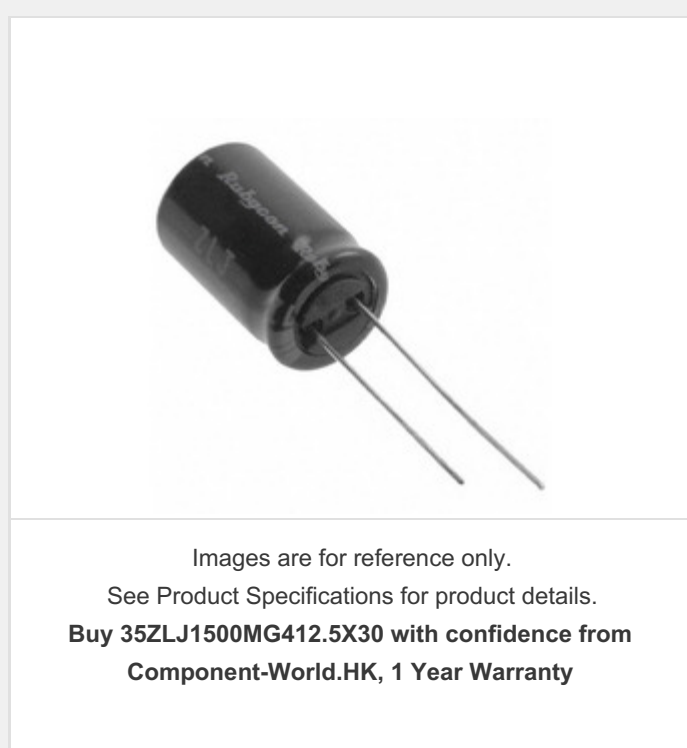

### 35ZLJ1500MG412.5X30

**Part Number:** [35ZLJ1500MG412.5X30](#)  
**Manufacturer:** [Rubycon](#)  
**Description:** CAP ALUM 1500UF 20% 35V RADIAL  
**Data sheet:** [PDF Lead Forming Codes Spec](#)  
[PDF ZLJ Series](#)

**RoHS Status:** Lead free / RoHS Compliant  
**Ship From:** Hong Kong  
**Shipment Way:** DHL/Fedex/TNT/UPS/EMS

[Request For Quotation](#)

PRODUCT PARAMETER			
Part Number	35ZLJ1500MG412.5X30	Manufacturer	<a href="#">Rubycon</a>
Description	CAP ALUM 1500UF 20% 35V RADIAL	Lead Free Status / RoHS Status	Lead free / RoHS Compliant
Quantity Available	82171 pcs	Data sheet	<a href="#">Lead Forming Codes Spec</a> <a href="#">ZLJ Series</a>
Category	<a href="#">Capacitors</a>	Voltage - Rated	35V
Tolerance	±20%	Surface Mount Land Size	-
Size / Dimension	0.492" Dia (12.50mm)	Series	ZLJ
Ripple Current @ Low Frequency	2.196A @ 120Hz	Ripple Current @ High Frequency	3.66A @ 100kHz
Ratings	-	Polarization	Polar
Packaging	Tape & Box (TB)	Package / Case	Radial, Can
Operating Temperature	-40°C ~ 105°C	Mounting Type	Through Hole
Moisture Sensitivity Level (MSL)	1 (Unlimited)	Manufacturer Standard Lead Time	22 Weeks
Lifetime @ Temp.	10000 Hrs @ 105°C	Lead Spacing	0.197" (5.00mm)
Lead Free Status / RoHS Status	Lead free / RoHS Compliant	Impedance	18 mOhms
Height - Seated (Max)	1.260" (32.00mm)	ESR (Equivalent Series Resistance)	-
Detailed Description	1500µF 35V Aluminum Electrolytic Capacitors Radial, Can 10000 Hrs @ 105°C	Capacitance	1500µF
Applications	General Purpose		